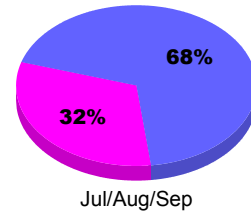

Membership Results
2011-2012

Membership
2010-2011

Month	Net Memb Goal	Actual New Memb	Actual Dropped Memb	Gain/Loss of Memb	Gain/Loss of Memb
Jul/Aug/Sep		14	-22	-8	-13
Totals		14	-22	-8	-13

Membership Results 2011-2012

Goal, New, Dropped, Gain/Loss

Comparison of Membership Gain/Loss

Current Year Compared to the Previous Year

Gender Comparison 2011-2012

Male Female